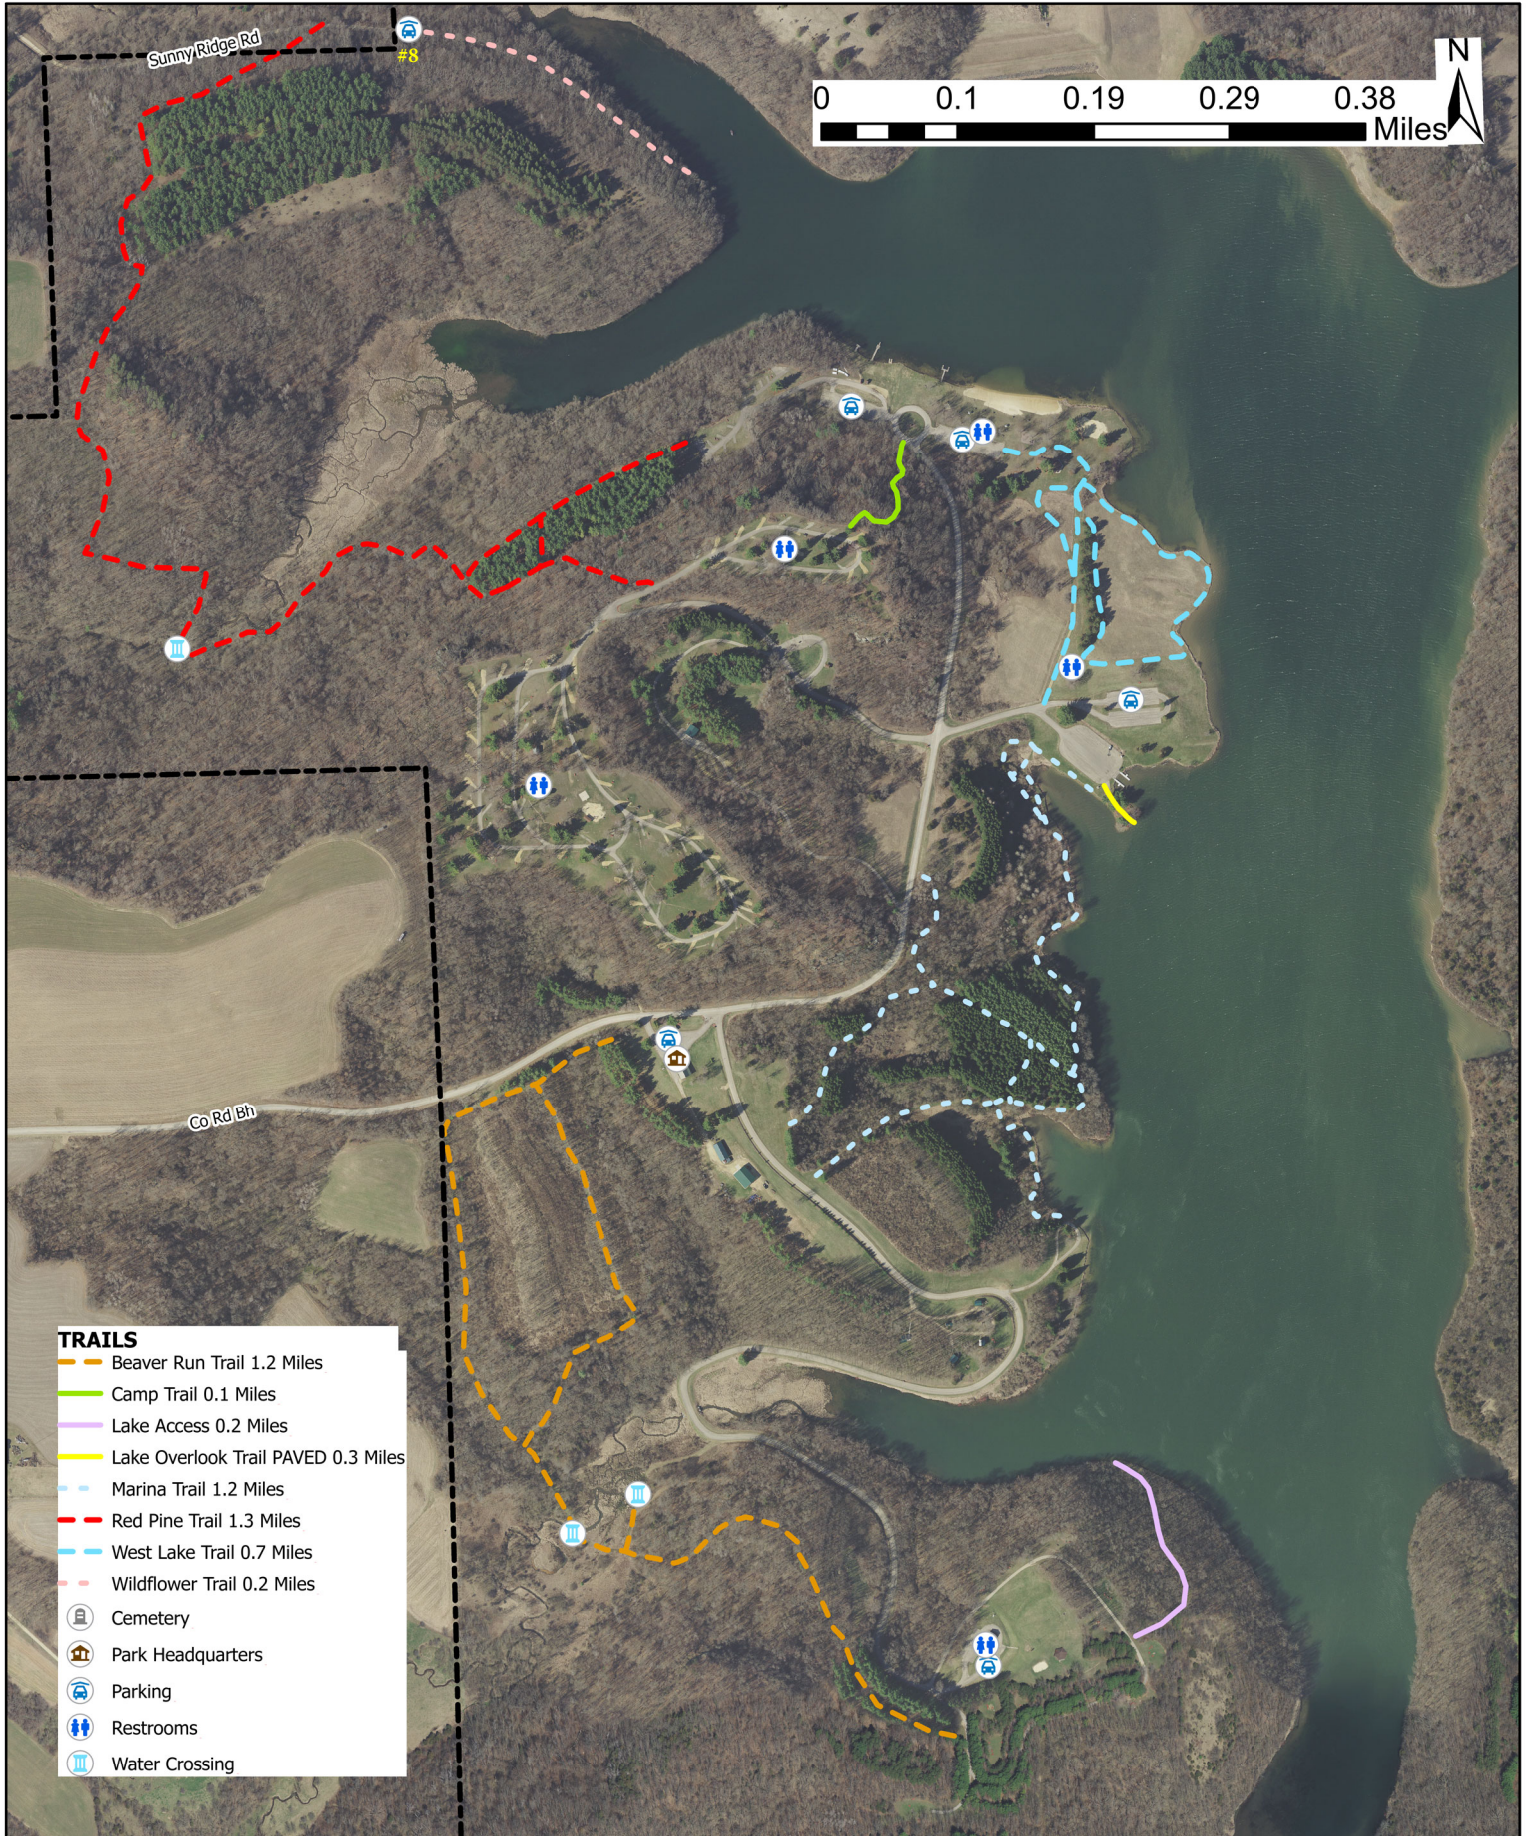

BLACKHAWK LAKE RECREATION AREA

HIKING TRAIL MAP

Stay on mowed trails. Hazardous conditions such as biting insects, poison ivy, thorny plants and steep cliffs with drop-offs exist. Trails may seasonally flood or be muddy. No potable water or restrooms on trails.

Map by S. Hovis, Iowa County Land Conservation Department 2023