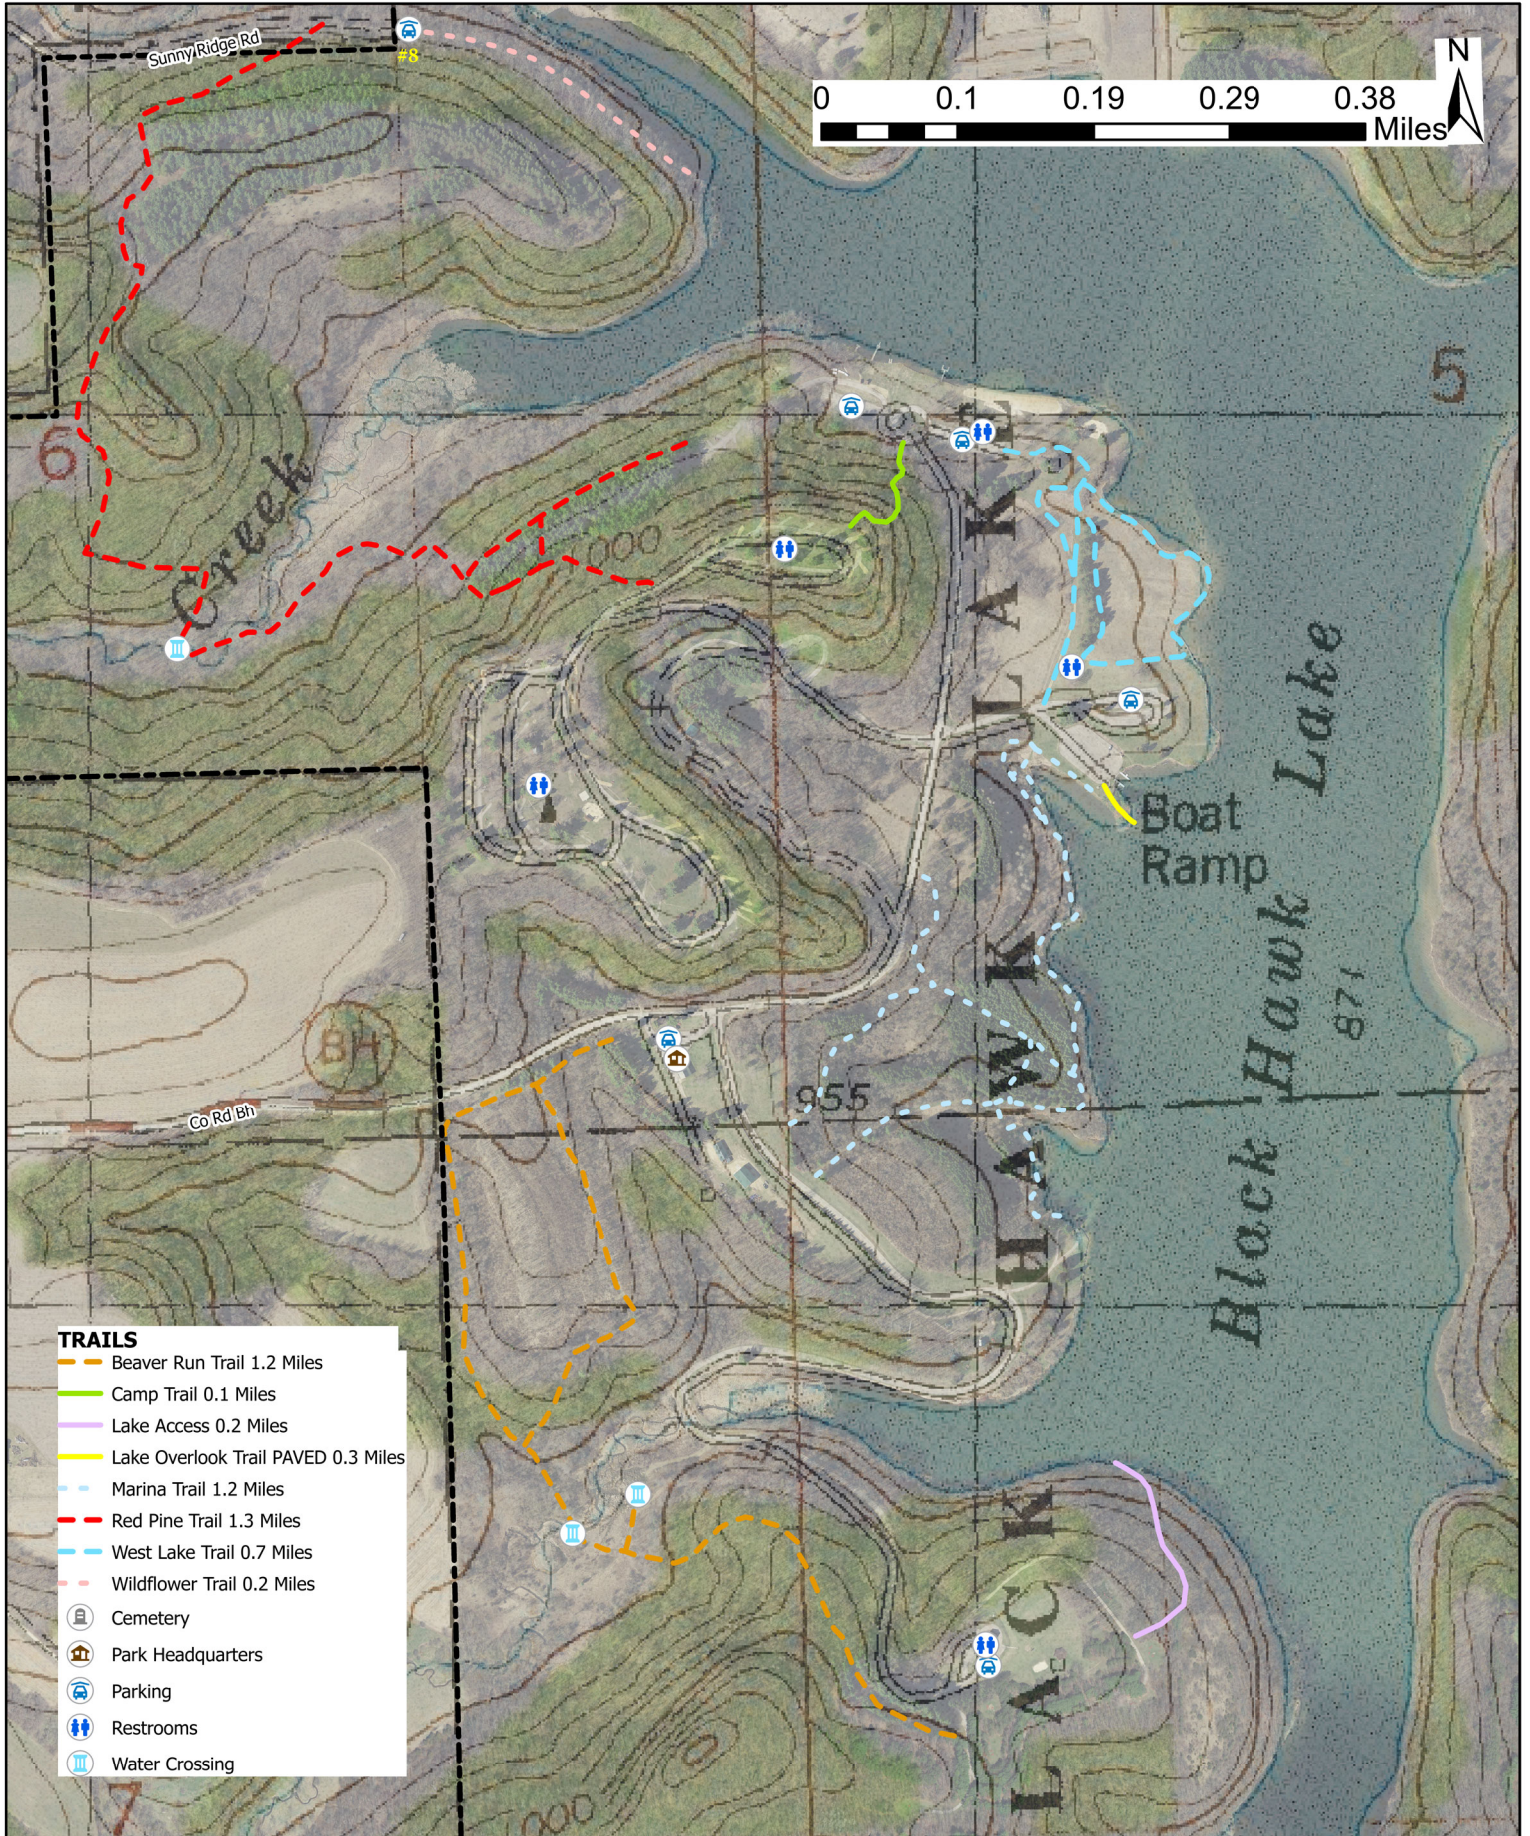

BLACKHAWK LAKE RECREATION AREA

HIKING TRAIL MAP

Stay on mowed trails. Hazardous conditions such as biting insects, poison ivy, thorny plants and steep cliffs with drop-offs exist. Trails may seasonally flood or be muddy. No potable water or restrooms on trails.

Map by S. Hovis, Iowa County Land Conservation Department 2023