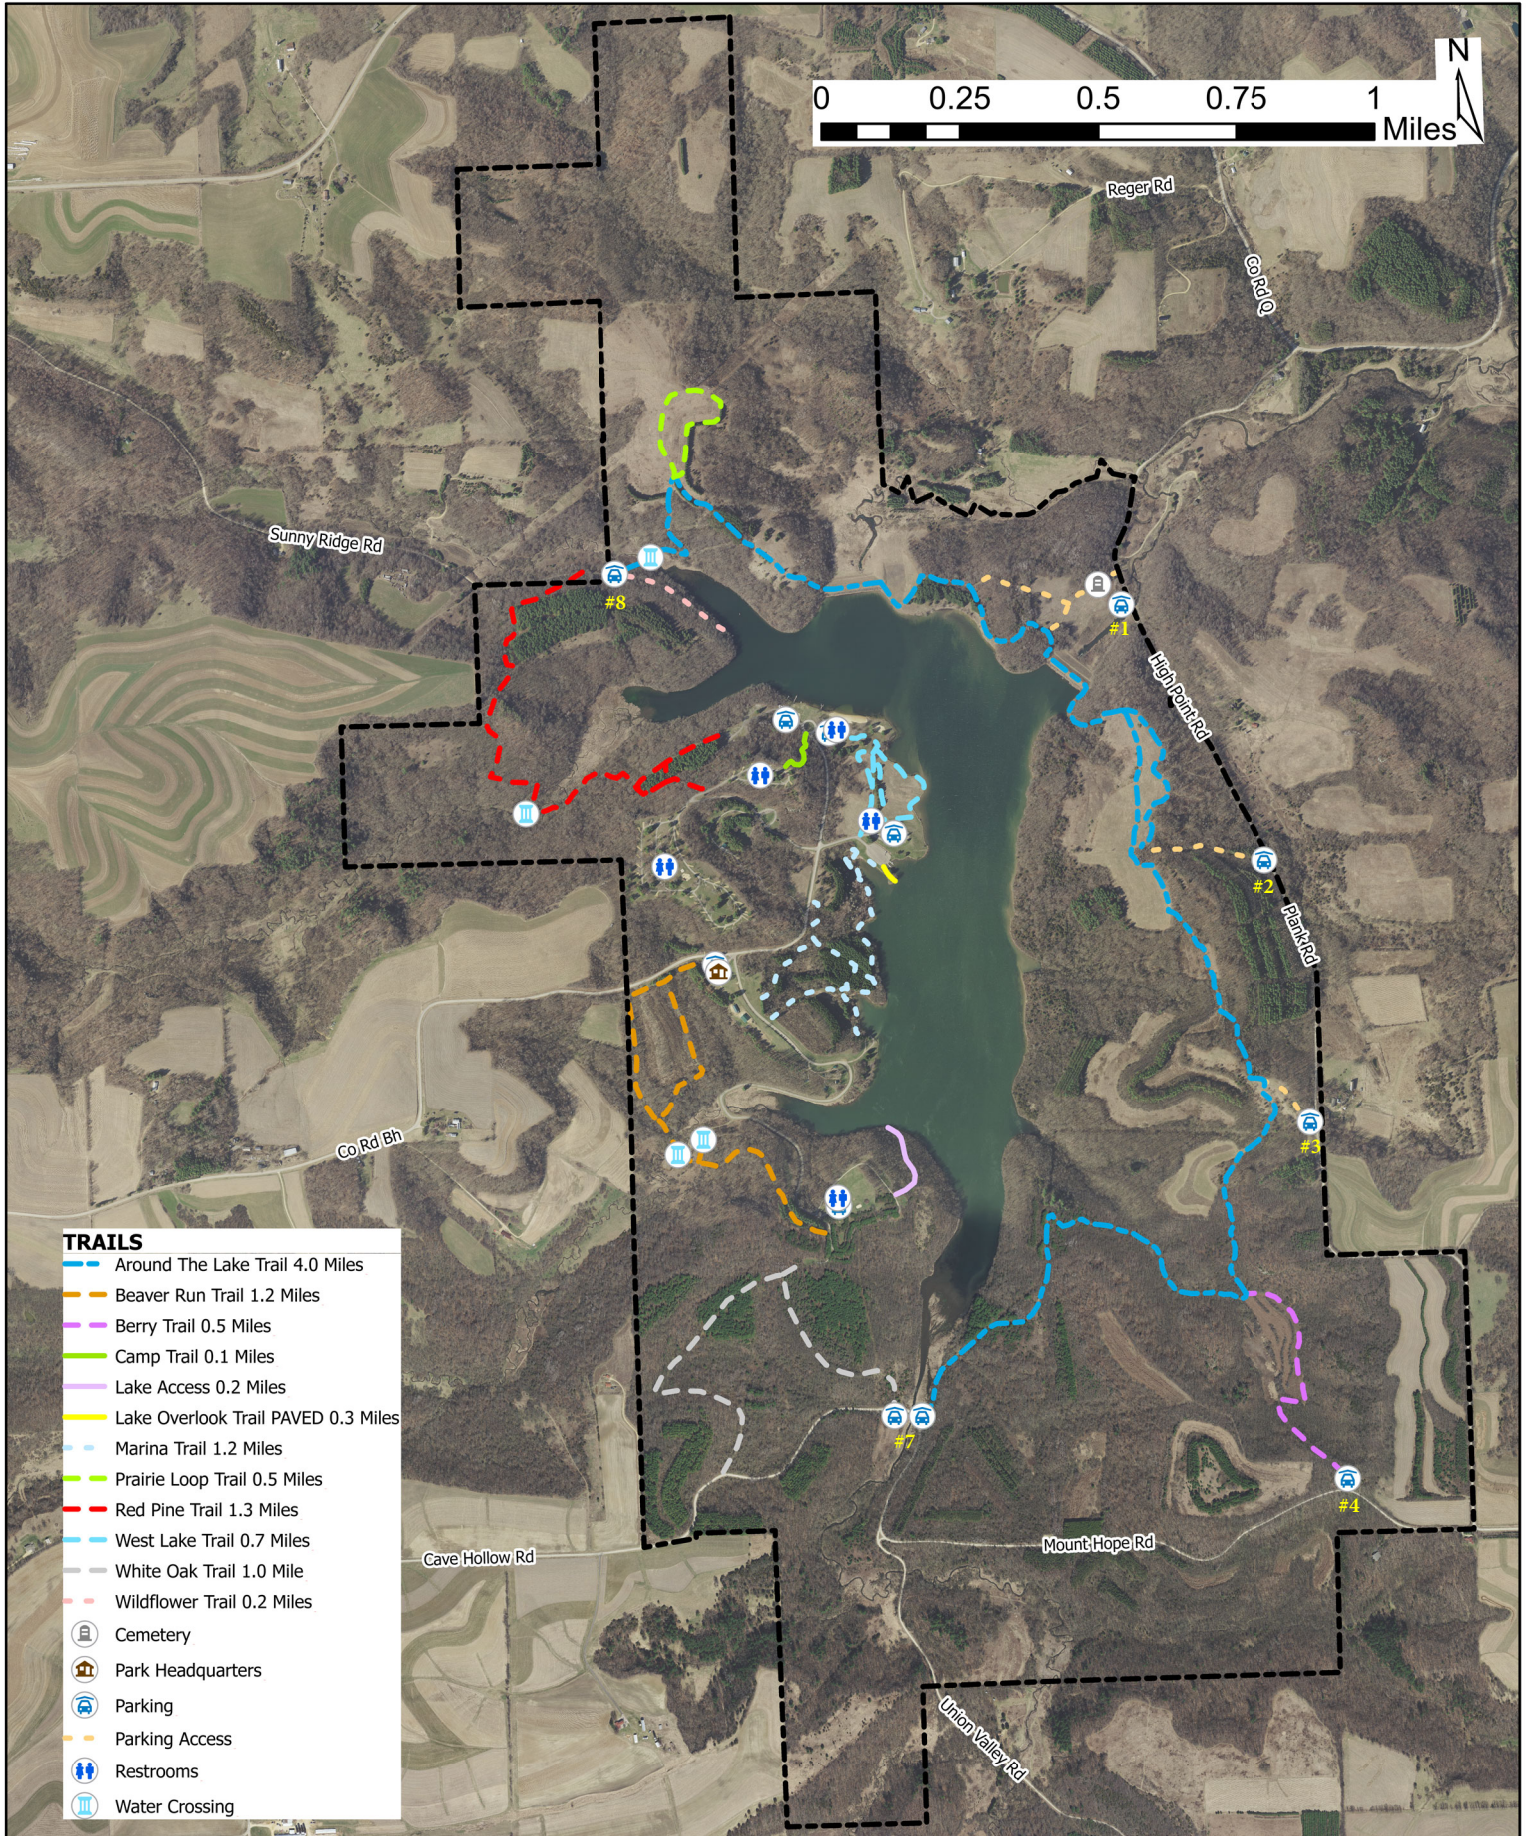

BLACKHAWK LAKE RECREATION AREA

HIKING TRAIL MAP

TRAILS	
	Around The Lake Trail 4.0 Miles
	Beaver Run Trail 1.2 Miles
	Berry Trail 0.5 Miles
	Camp Trail 0.1 Miles
	Lake Access 0.2 Miles
	Lake Overlook Trail PAVED 0.3 Miles
	Marina Trail 1.2 Miles
	Prairie Loop Trail 0.5 Miles
	Red Pine Trail 1.3 Miles
	West Lake Trail 0.7 Miles
	White Oak Trail 1.0 Mile
	Wildflower Trail 0.2 Miles
	Cemetery
	Park Headquarters
	Parking
	Parking Access
	Restrooms
	Water Crossing

Stay on mowed trails. Hazardous conditions such as biting insects, poison ivy, thorny plants and steep cliffs with drop-offs exist. Trails may seasonally flood or be muddy. No potable water or restrooms on trails.
 Map by S. Hovis, Iowa County Land Conservation Department 2023